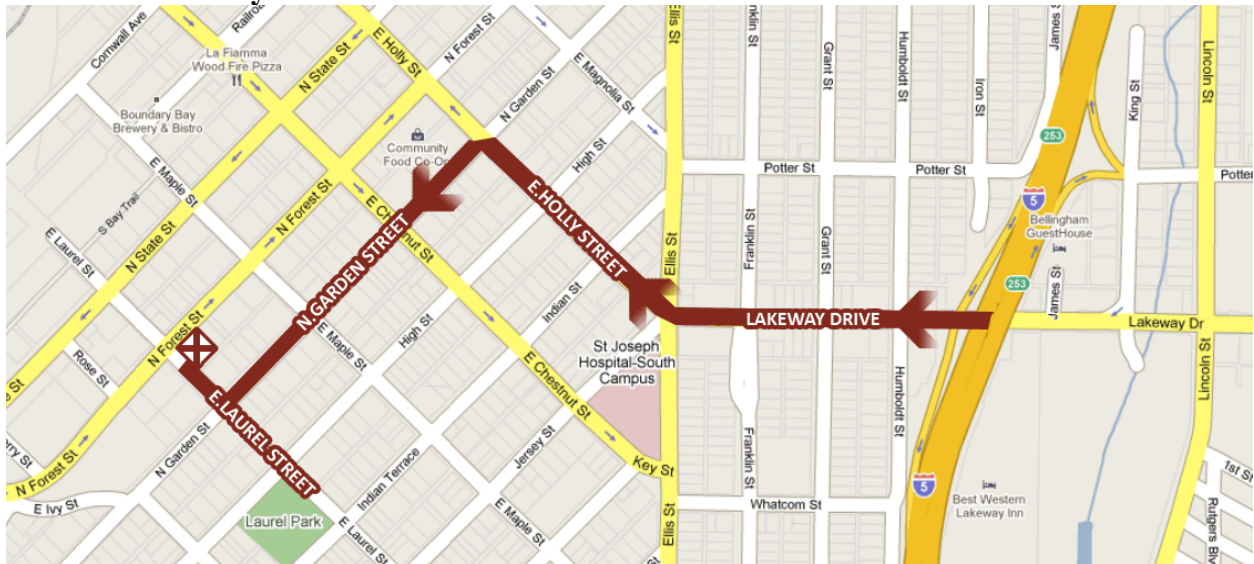

Location

WSU Whatcom County Extension

1000 N. Forest Street
Suite 201
Bellingham, WA 98225

(360) 676-6736

Exit 253 “Lakeway Drive”

Park in lot uphill from building on Laurel Street or in lot on N. Forest Street (other side of building). Main entrance is on Laurel Street.

NOTE: 2-Story building with satellite on roof.